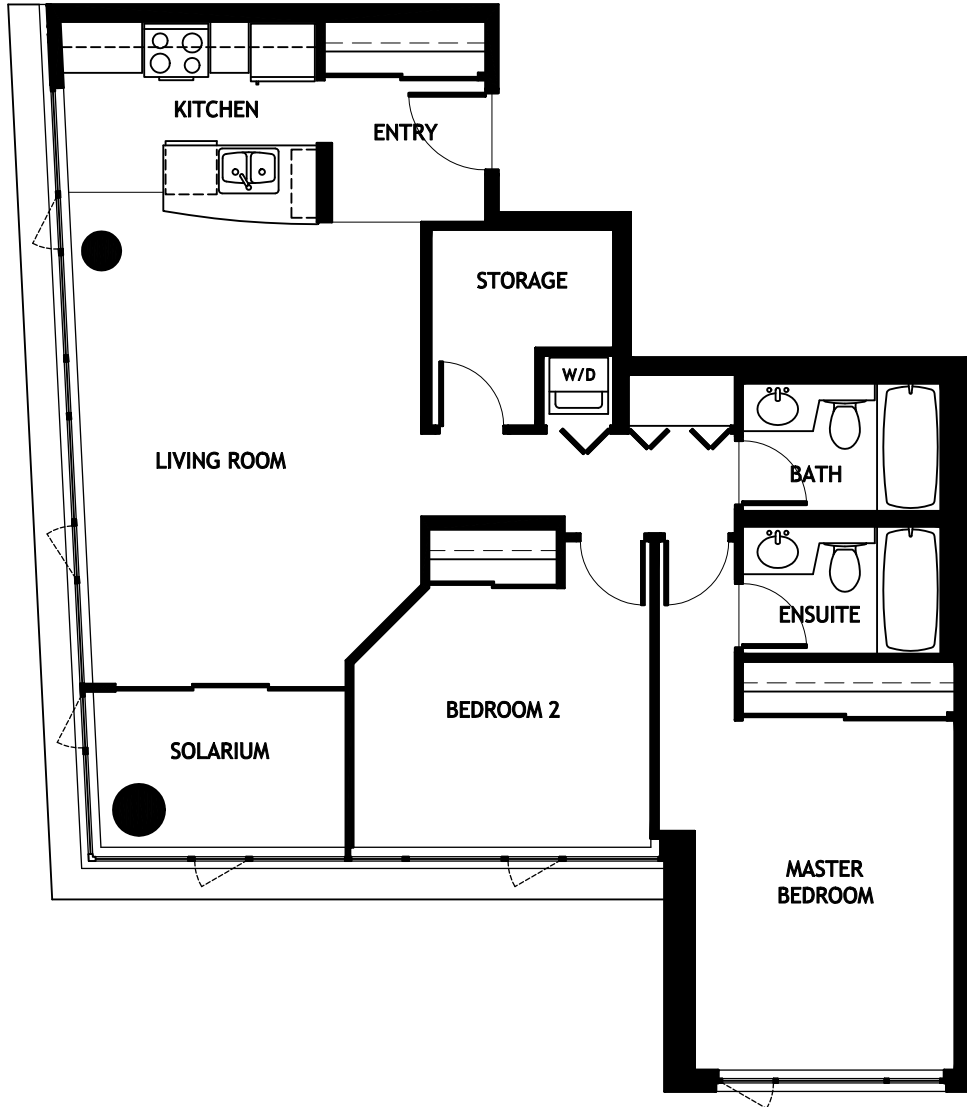

# Tower B Plan BQ

2 Bedroom  
Solarium / Den  
Storage

1,070 sq.ft.

2101 to 2301

the developer reserves the right to building design, specifications and floor plans  
sizes are approximate; actual floor plans and square footages may vary