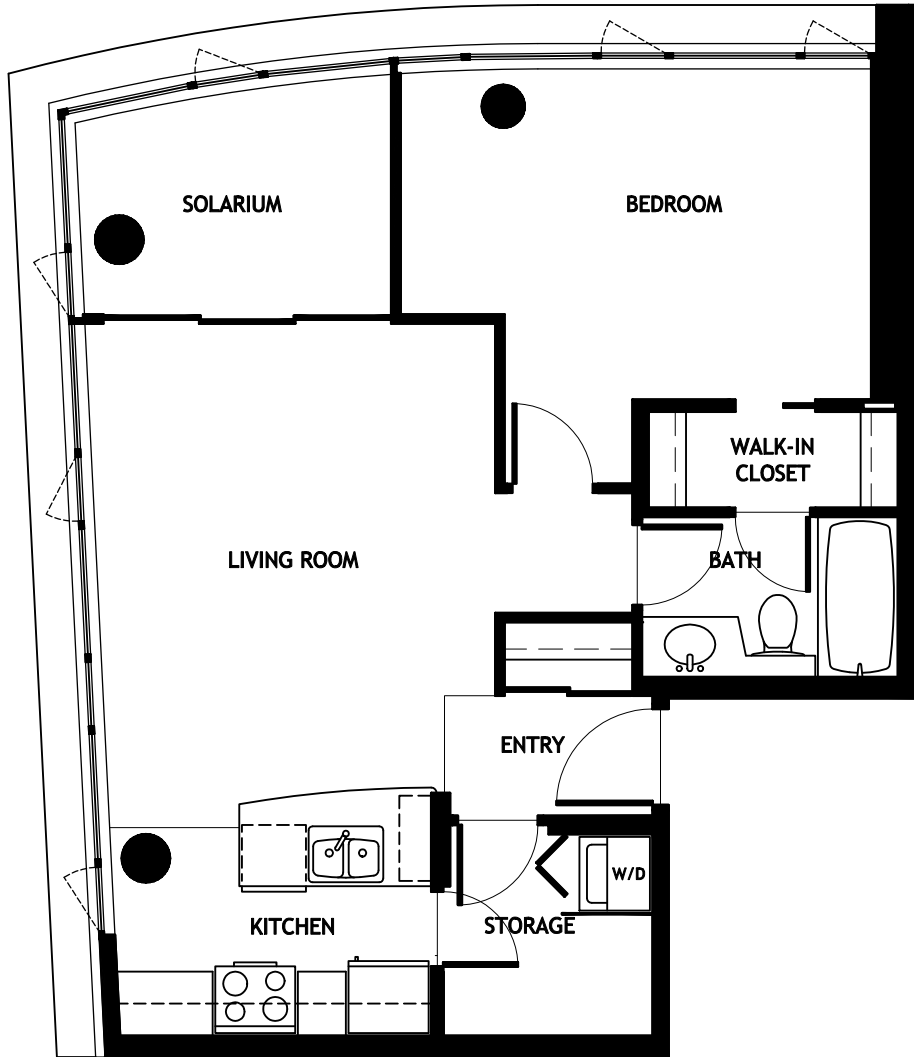

Tower B Plan BM

1 Bedroom
Solarium / Den
Storage
Terrace (@1803)

724 sq.ft.

1803 to 2003
2102 to 2302

the developer reserves the right to make minor modifications to building design, specifications and floor plans
sizes are approximate; actual floor plans and square footages may vary