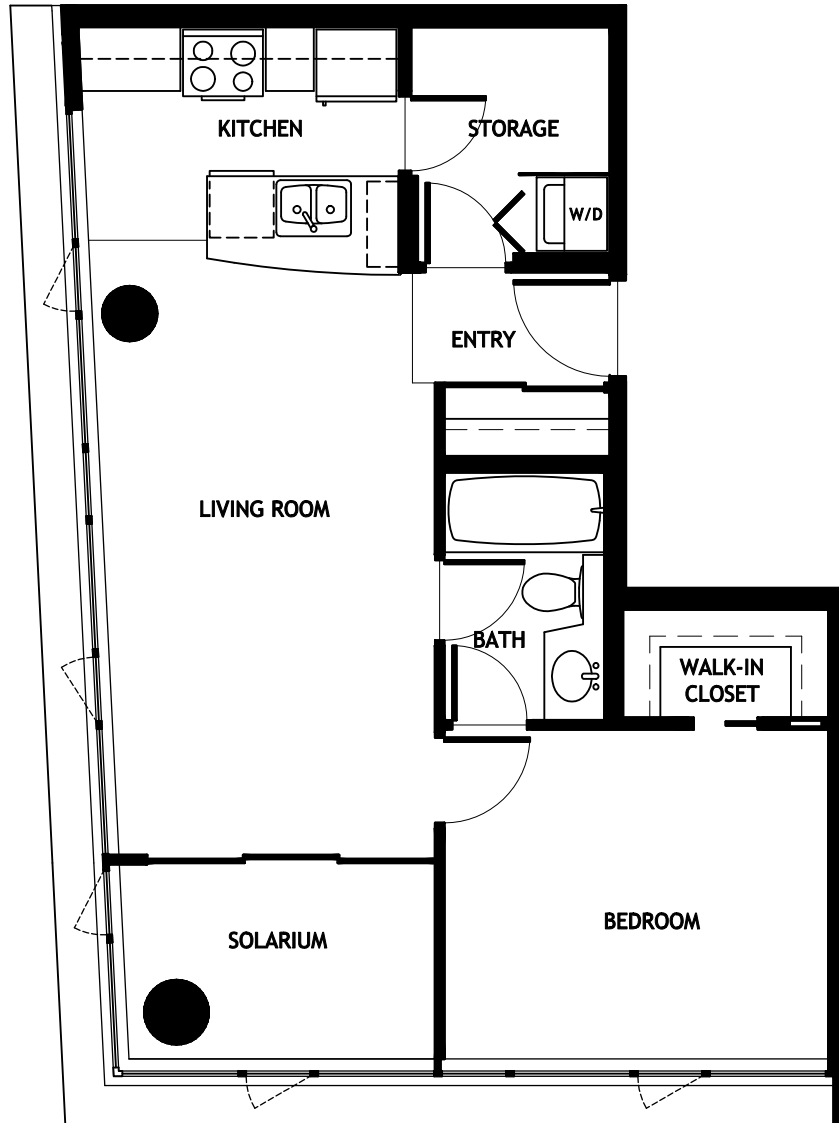

# Tower B Plan BL

1 Bedroom  
Solarium / Den  
Storage  
Terrace (@1802)

670 sq.ft.

1802 to 2002

the developer reserves the right to make minor modifications to building design, specifications and floor plans  
sizes are approximate; actual floor plans and square footages may vary