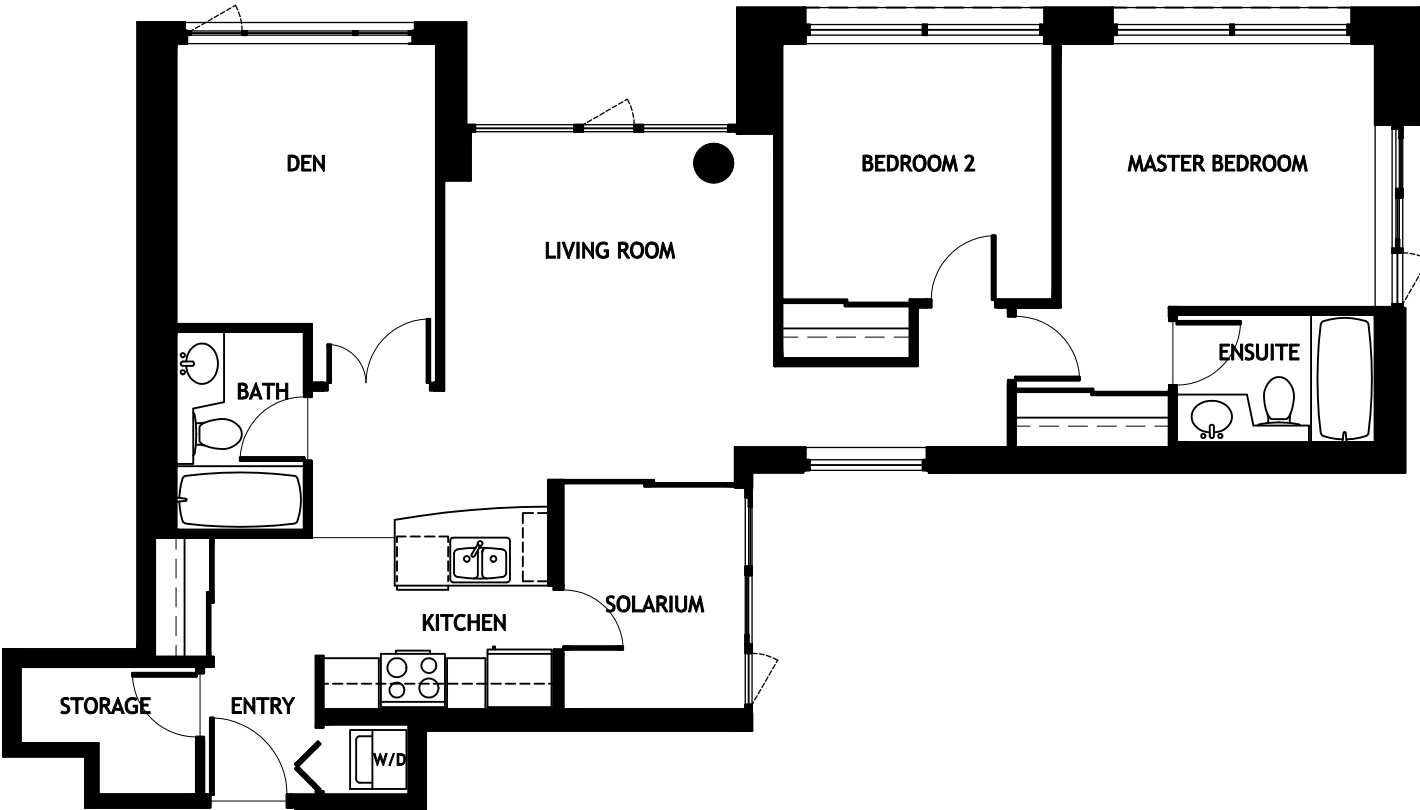

Tower B Plan BK

2 Bedroom
Den
Solarium
Storage
Terrace

1,100 sq.ft.

406

the developer reserves the right to building design, specifications and floor plans
sizes are approximate; actual floor plans and square footages may vary