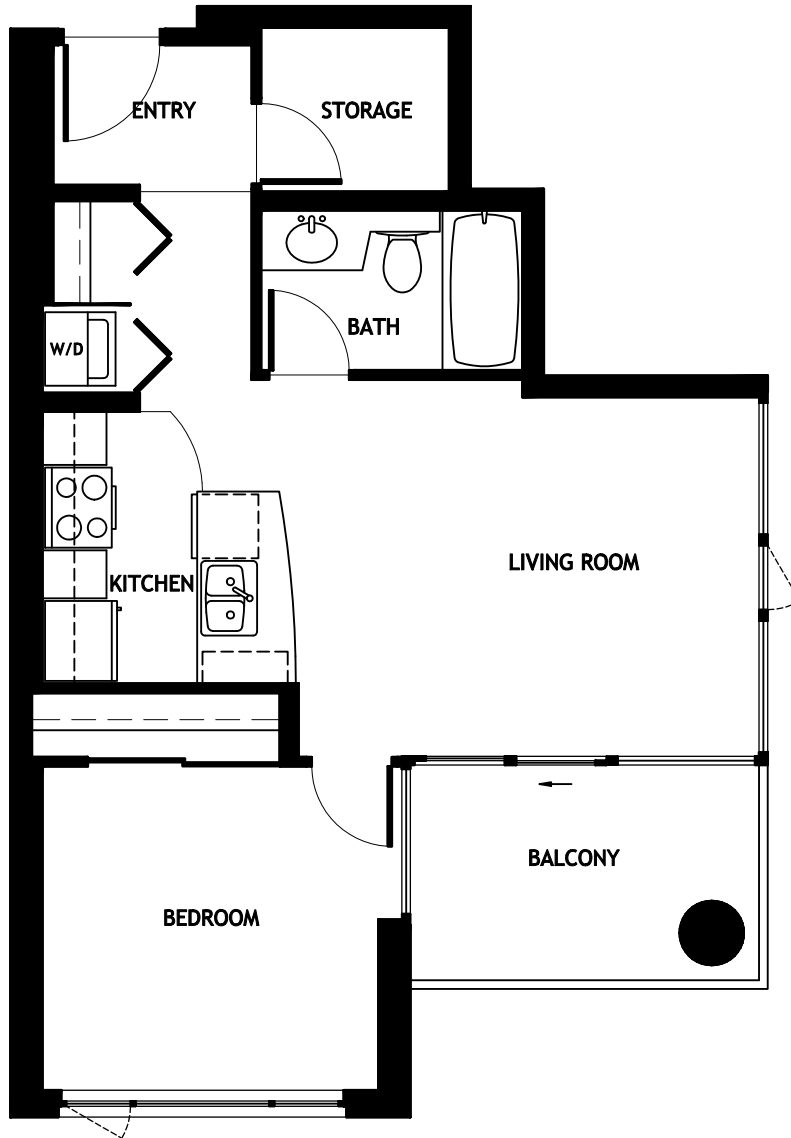

Tower B Plan BH

1 Bedroom
Storage
Balcony
Terrace (@203)

580 sq.ft.

203
304
408 to 1708
1807 to 2007

the developer reserves the right to make minor modifications to building design, specifications and floor plans
sizes are approximate; actual floor plans and square footages may vary