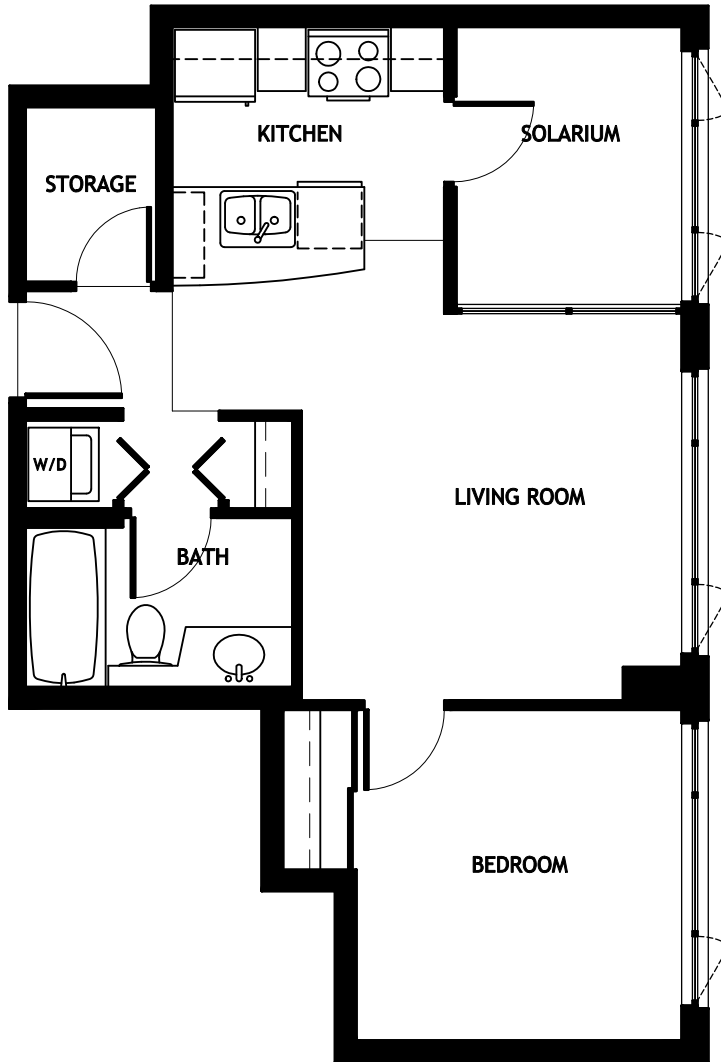

# Tower B Plan BG

1 Bedroom  
Solarium / Den  
Storage

598 sq.ft.

303  
407 to 1707  
1806 to 2006  
2105 to 2305

the developer reserves the right to make minor modifications to building design, specifications and floor plans  
sizes are approximate; actual floor plans and square footages may vary