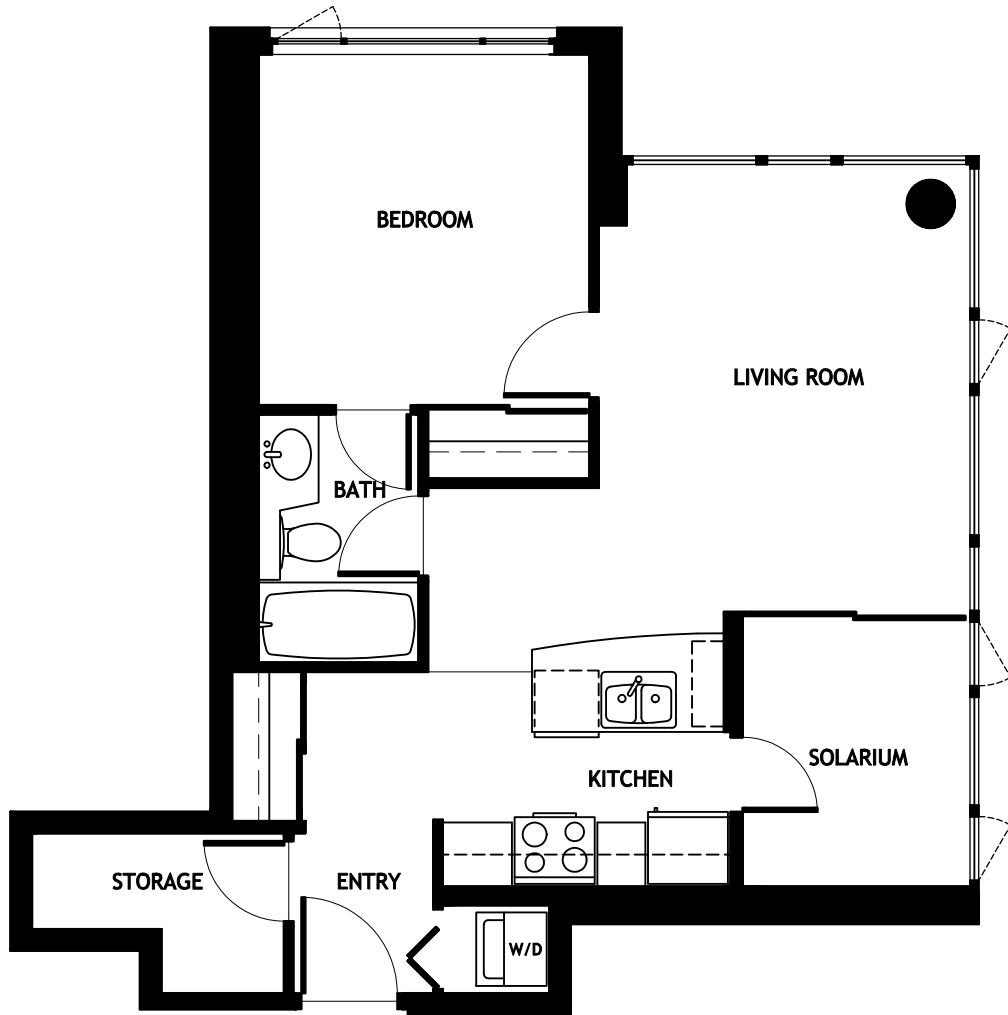

# Tower B Plan BF

1 Bedroom  
Solarium / Den  
Storage

659 sq.ft.

506 to 1706  
1805 to 2005

the developer reserves the right to make minor modifications to building design, specifications and floor plans  
sizes are approximate; actual floor plans and square footages may vary