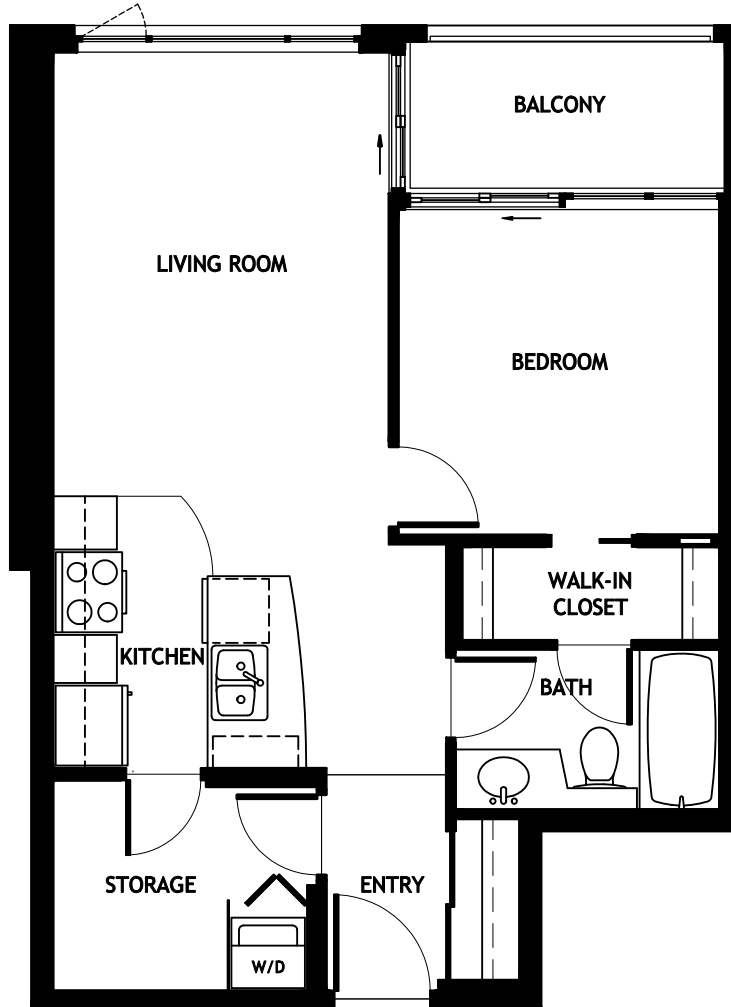

Tower B Plan BE

1 Bedroom
Storage
Balcony

579 sq.ft.

405 to 1705
1804 to 2004
2103 to 2303

the developer reserves the right to make minor modifications to building design, specifications and floor plans
sizes are approximate; actual floor plans and square footages may vary