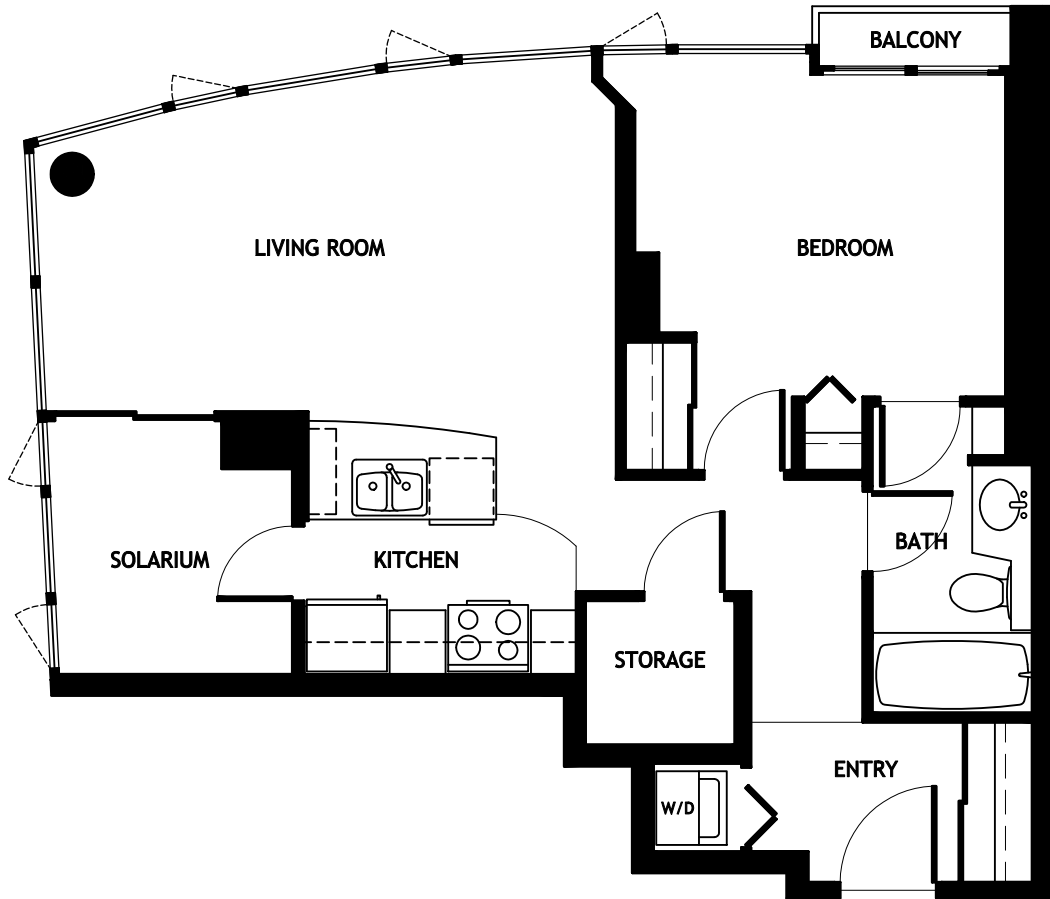

Tower B Plan BD

1 Bedroom
Solarium / Den
Storage
Balcony

681 sq.ft.

504 to 1704

the developer reserves the right to make minor modifications to building design, specifications and floor plans
sizes are approximate; actual floor plans and square footages may vary