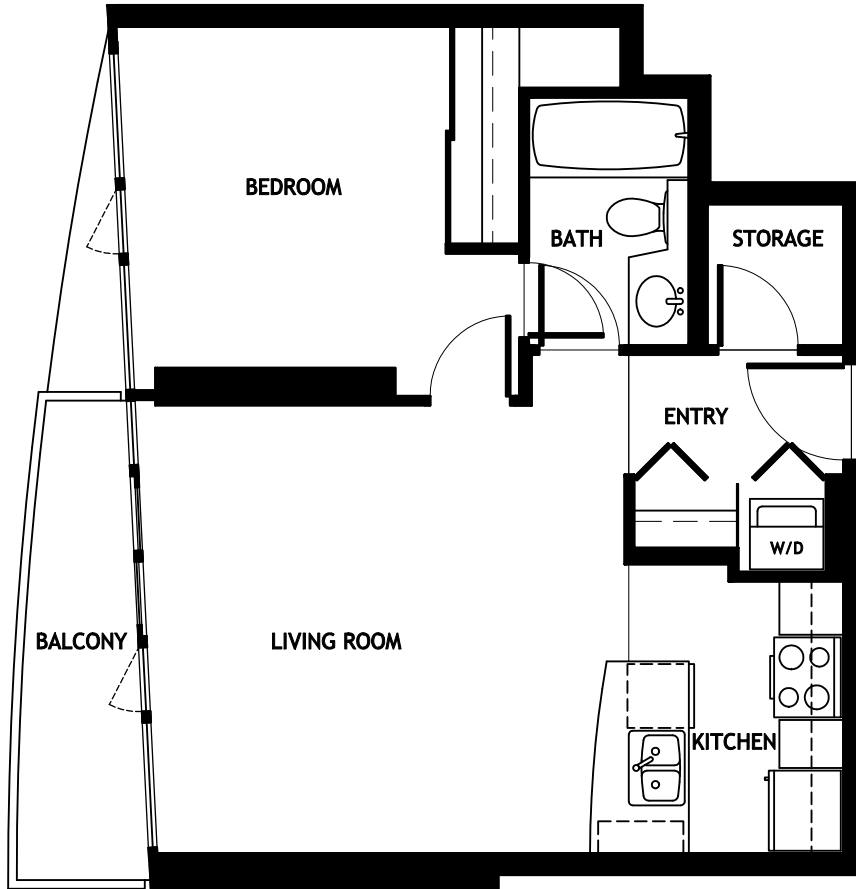

Tower B Plan BC

1 Bedroom
Storage
Balcony

576 sq.ft.

403 to 1703

the developer reserves the right to make minor modifications to building design, specifications and floor plans
sizes are approximate; actual floor plans and square footages may vary