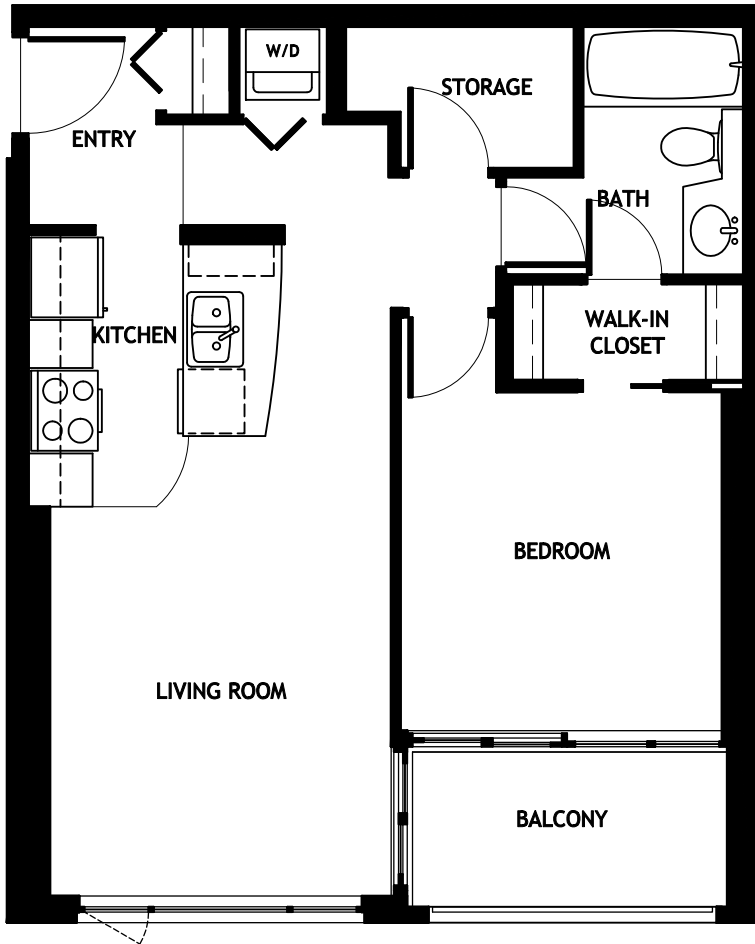

Tower B Plan BA

1 Bedroom
Storage
Balcony
Terrace (@201)

616 sq.ft.

201 to 2001

the developer reserves the right to make minor modifications to building design, specifications and floor plans
sizes are approximate; actual floor plans and square footages may vary