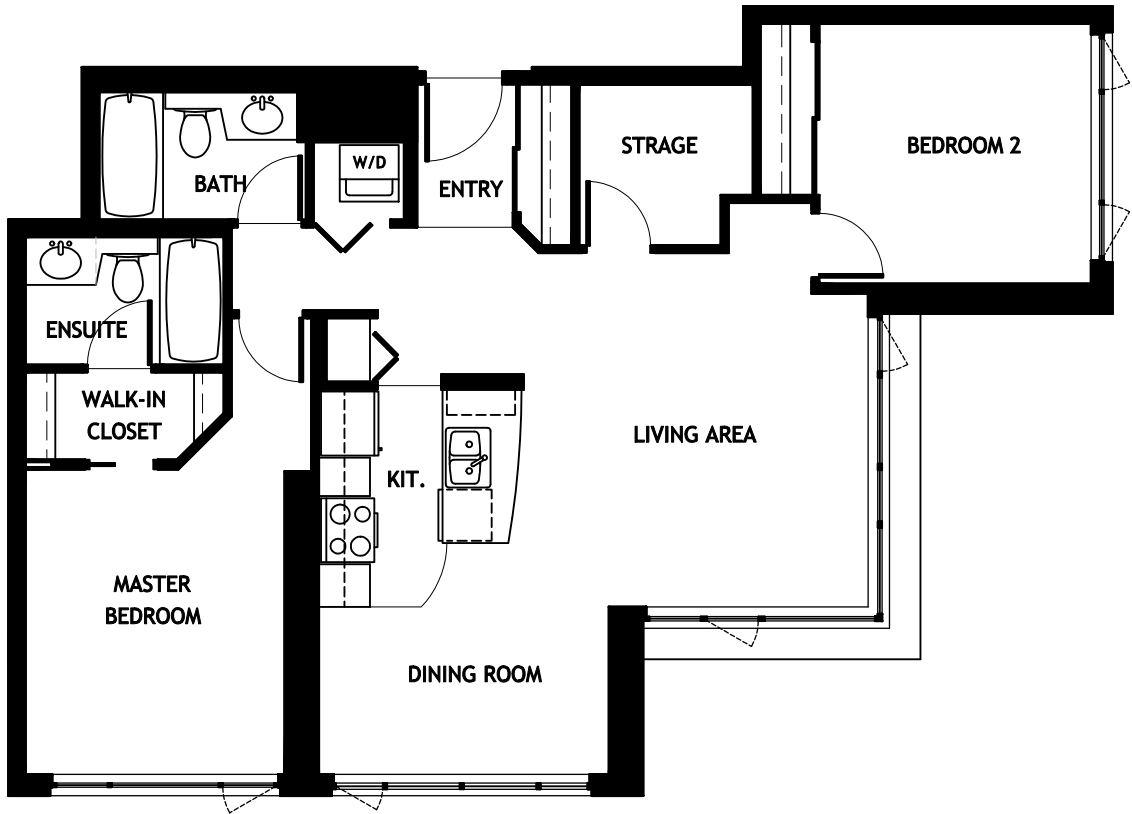

Tower A Plan AX

2 Bedroom
Storage
Terrace (@2807)

979 sq.ft.

2807 to 3107

the developer reserves the right to make minor modifications to building design, specifications and floor plans
sizes are approximate; actual floor plans and square footages may vary