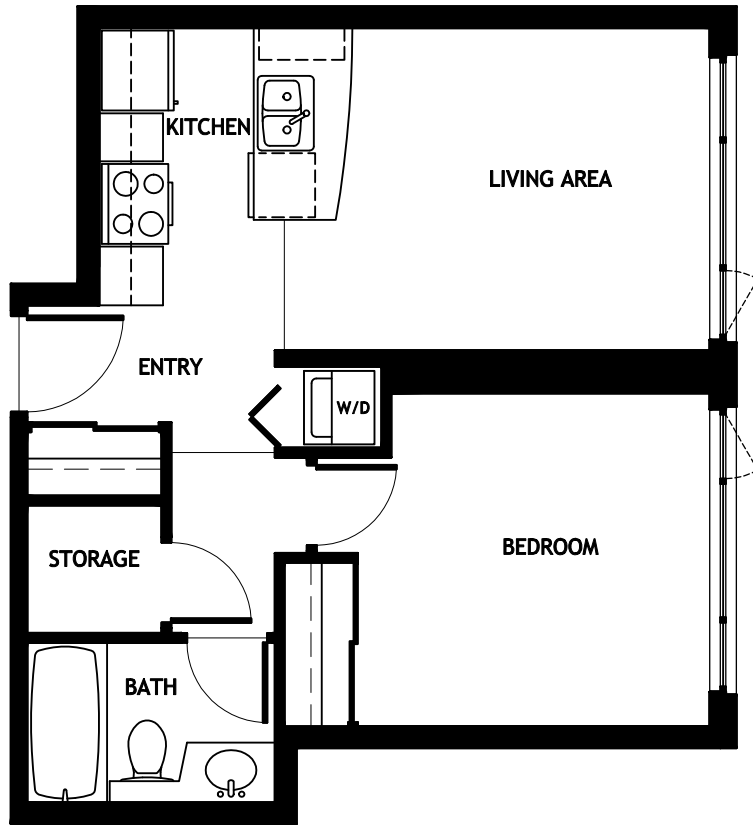

Tower A Plan AW

1 Bedroom
Storage

515 sq.ft.

2806 to 3106

the developer reserves the right to make minor modifications to building design, specifications and floor plans
sizes are approximate; actual floor plans and square footages may vary