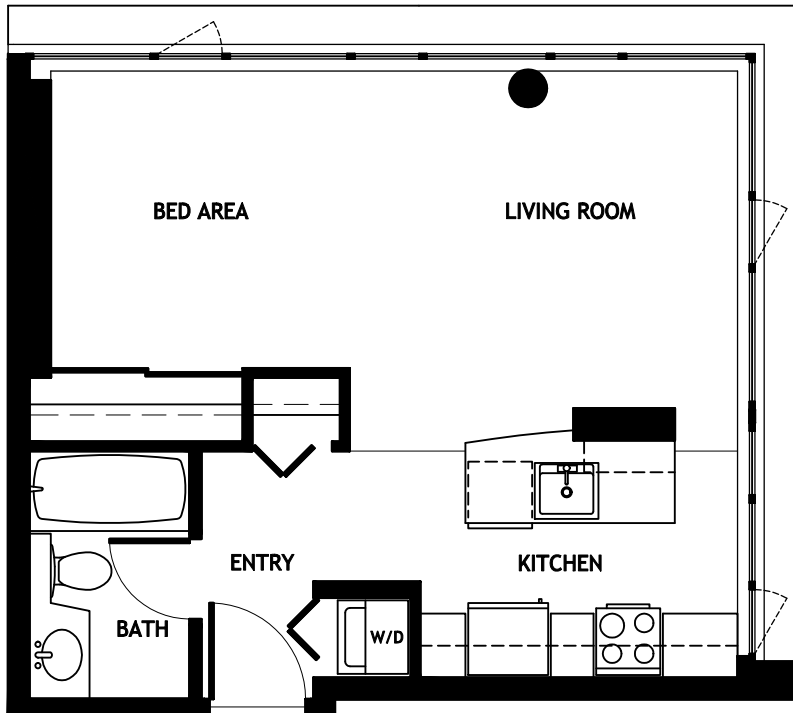

Tower A Plan AV

Studio
Terrace (@2805)

466 sq.ft.

2805 to 3105

the developer reserves the right to make minor modifications to building design, specifications and floor plans
sizes are approximate; actual floor plans and square footages may vary