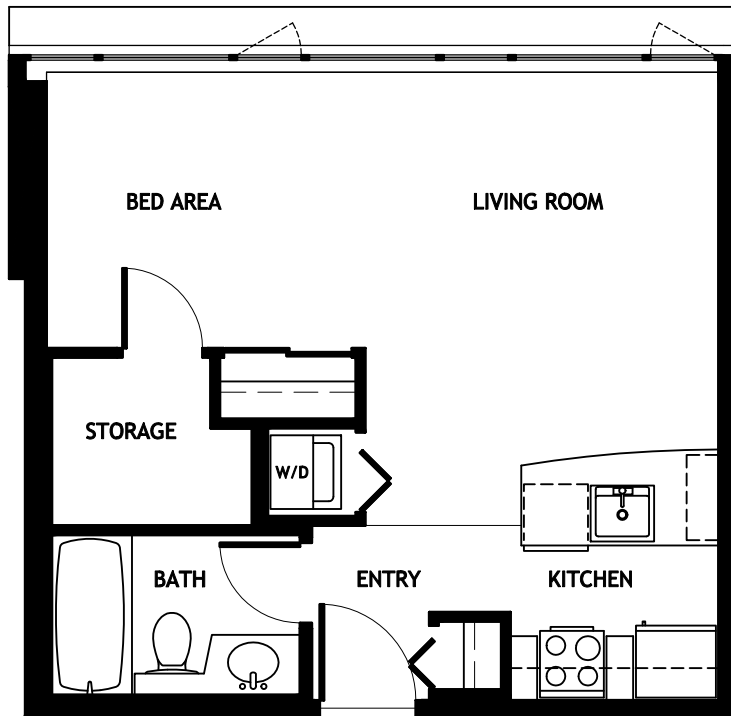

Tower A Plan AU

Studio
Storage
Terrace (@2804)

445 sq.ft.

2804 to 3104

the developer reserves the right to make minor modifications to building design, specifications and floor plans
sizes are approximate; actual floor plans and square footages may vary