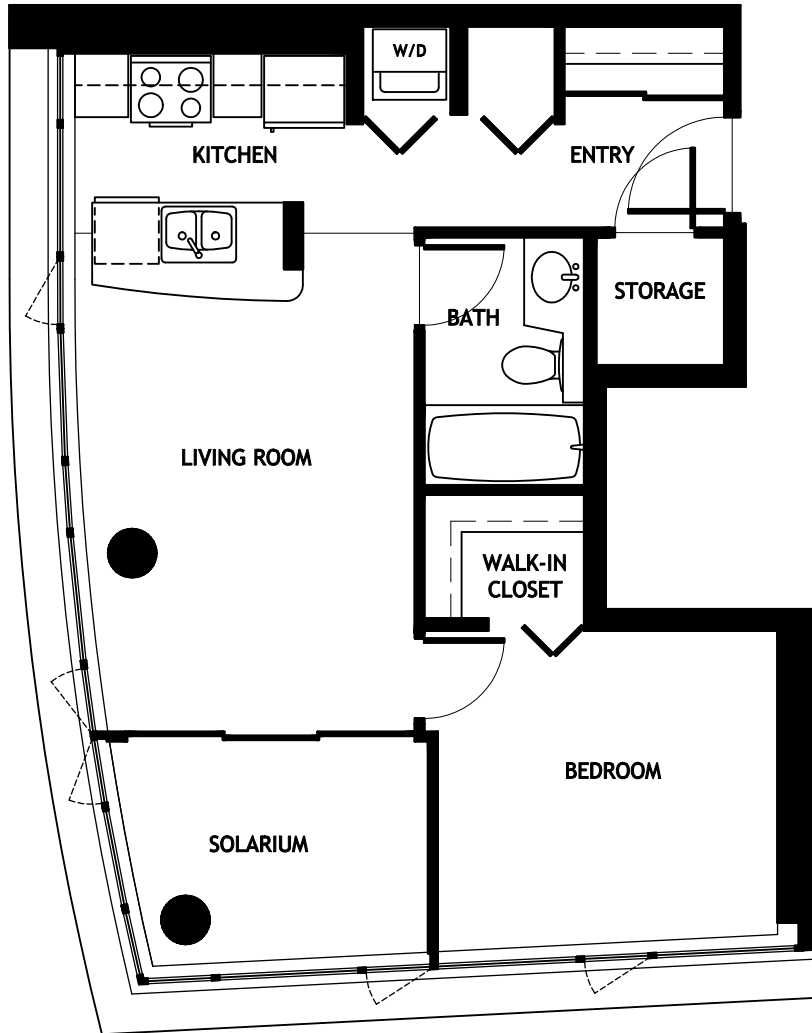

Tower A Plan AR

1 Bedroom
Solarium / Den
Storage

sq.ft.

2203 to 3103

the developer reserves the right to make minor modifications to building design, specifications and floor plans
sizes are approximate; actual floor plans and square footages may vary