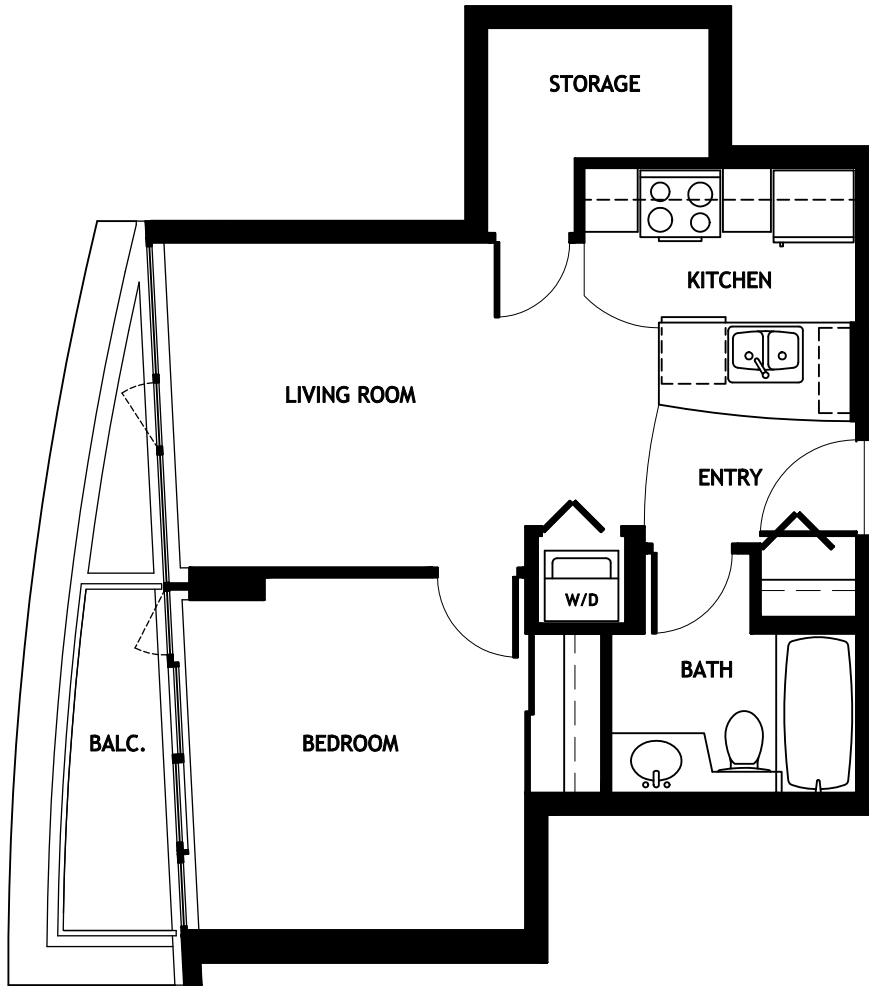

Tower A Plan AQ

1 Bedroom
Storage
Balcony
Terrace (@2202)

508 sq.ft.

2202 to 3102

the developer reserves the right to make minor modifications to building design, specifications and floor plans
sizes are approximate; actual floor plans and square footages may vary