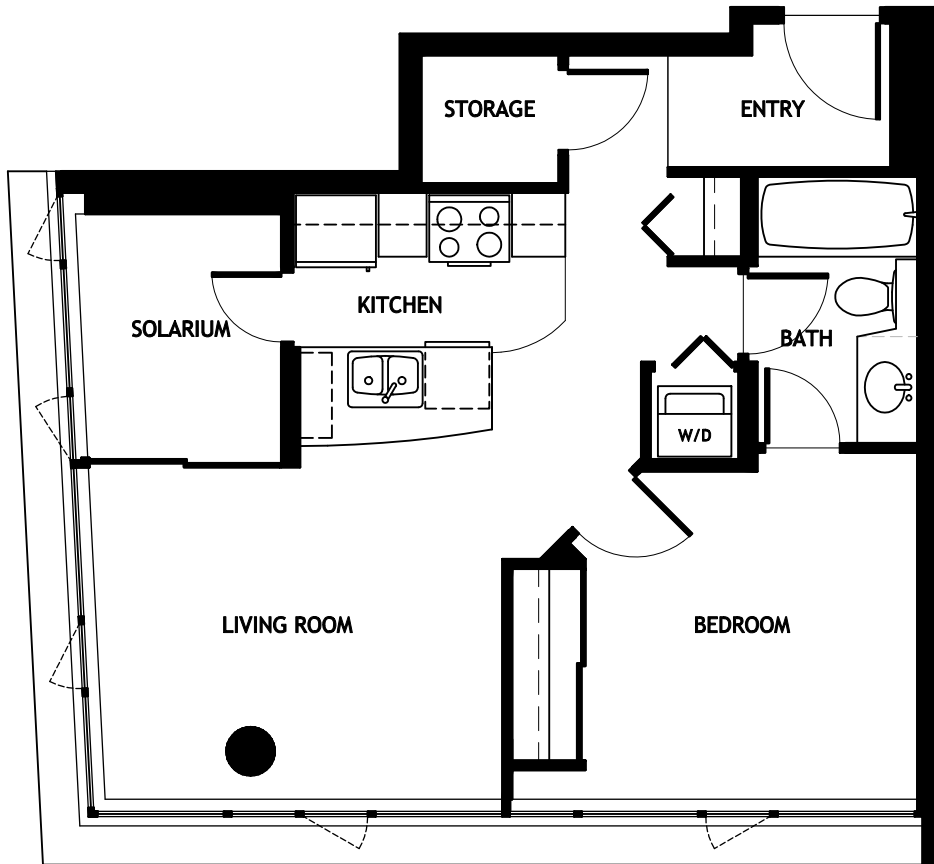

# Tower A Plan AP

1 Bedroom  
Solarium / Den  
Storage  
Terrace (@2201)

605 sq.ft.

2201 to 2701

the developer reserves the right to make minor modifications to building design, specifications and floor plans  
sizes are approximate; actual floor plans and square footages may vary