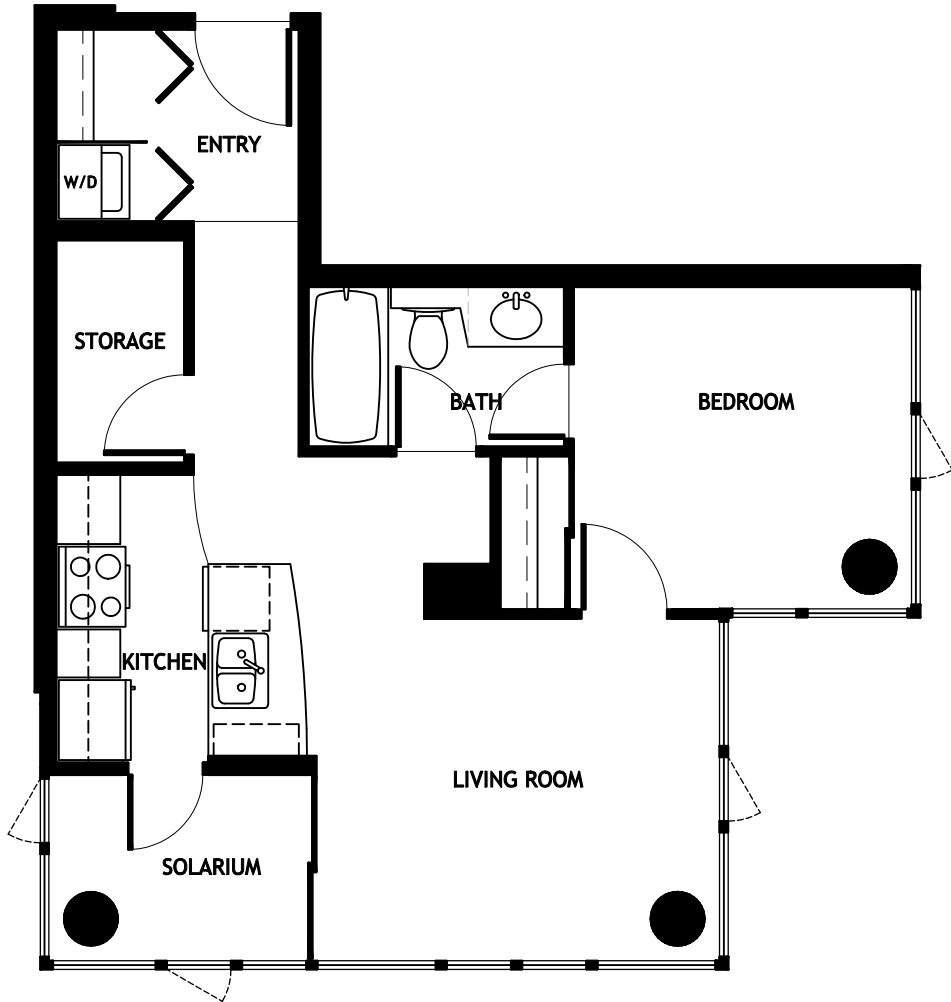

Tower A Plan AK

1 Bedroom
Solarium / Den
Storage
Terrace (@204)

594 sq.ft.

204 to 304
409 to 2109
2208 to 2708

the developer reserves the right to make minor modifications to building design, specifications and floor plans
sizes are approximate; actual floor plans and square footages may vary