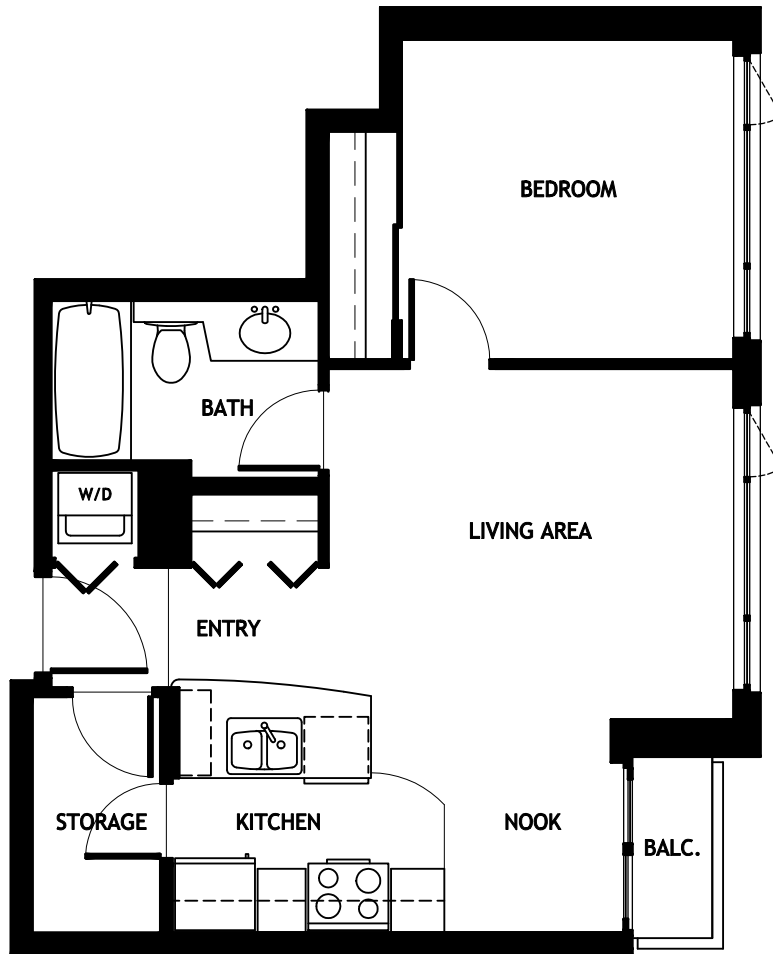

# Tower A Plan AJ

1 Bedroom  
Nook  
Storage  
Balcony  
Terrace (@203)

548 sq.ft.

203 to 303  
408 to 2108  
2207 to 2707

the developer reserves the right to make minor modifications to building design, specifications and floor plans  
sizes are approximate; actual floor plans and square footages may vary