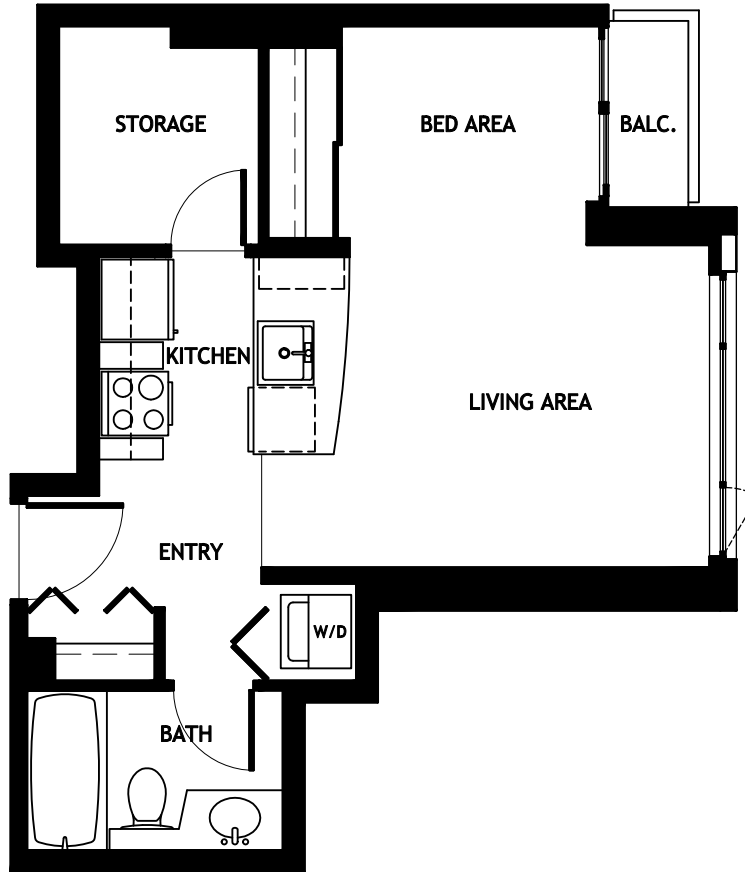

Tower A Plan AH

Studio
Storage
Balcony
Terrace (@407)

434 sq.ft.

407 to 2107
2206 to 2406

the developer reserves the right to make minor modifications to building design, specifications and floor plans
sizes are approximate; actual floor plans and square footages may vary