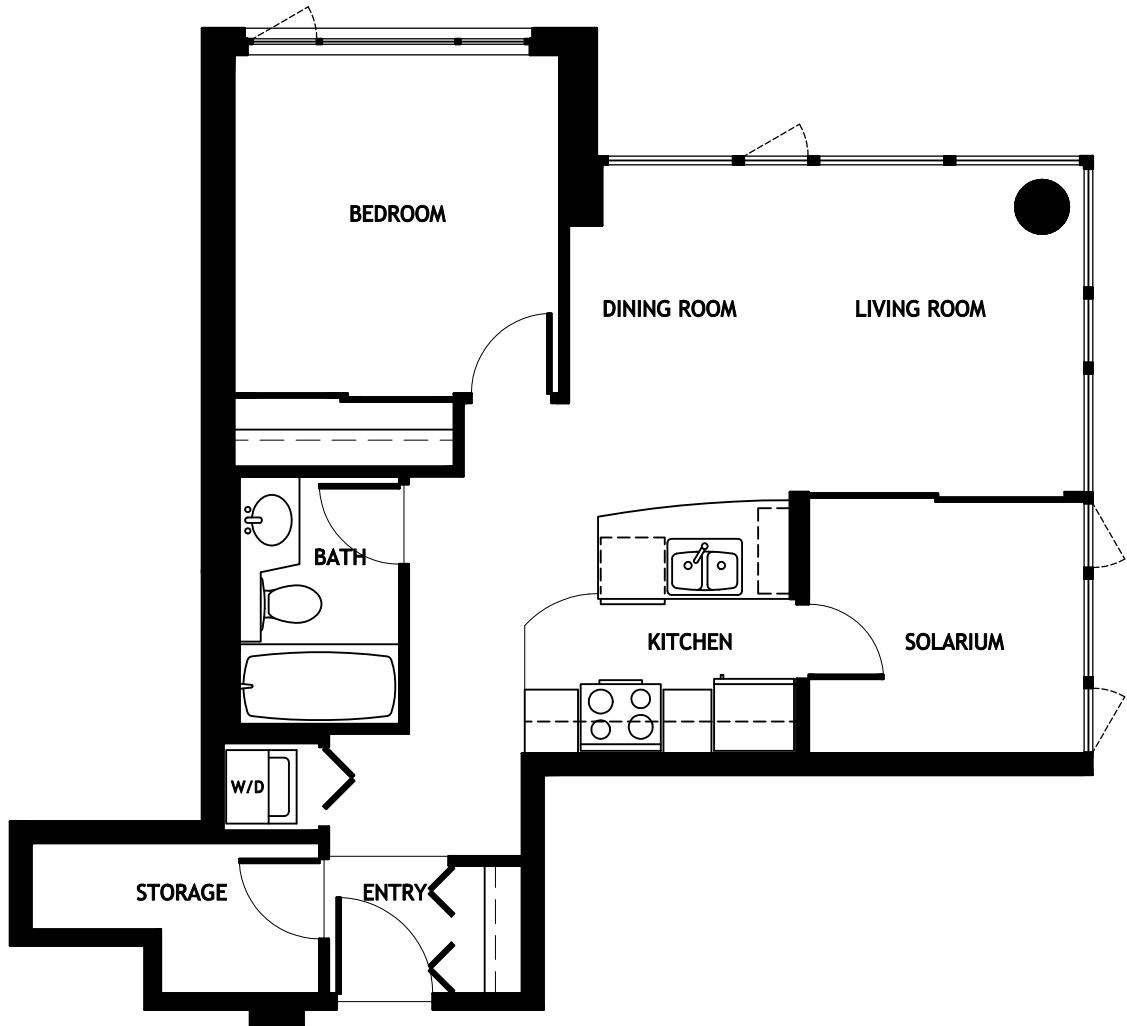

# Tower A Plan AG

1 Bedroom  
Solarium / Den  
Storage

673 sq.ft.

506 to 2106  
2205 to 2405

the developer reserves the right to make minor modifications to building design, specifications and floor plans  
sizes are approximate; actual floor plans and square footages may vary