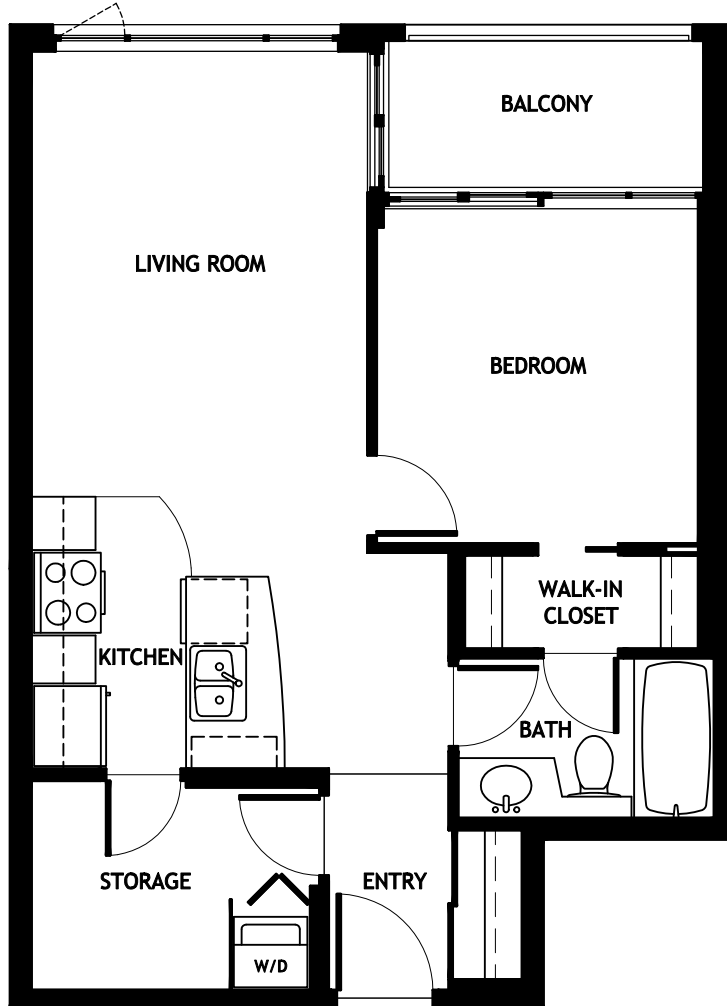

Tower A Plan AF

1 Bedroom
Storage
Balcony

586 sq.ft.

405 to 2105
2204 to 2704

the developer reserves the right to make minor modifications to building design, specifications and floor plans
sizes are approximate; actual floor plans and square footages may vary