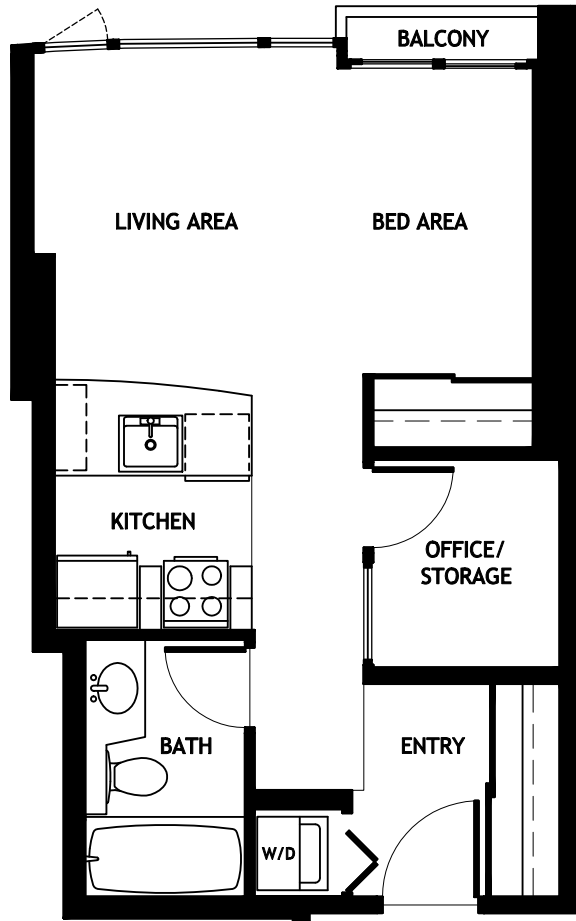

Tower A Plan AE

Studio
Office / Storage
Balcony

436 sq.ft.

504 TO 2104

the developer reserves the right to make minor modifications to building design, specifications and floor plans
sizes are approximate; actual floor plans and square footages may vary