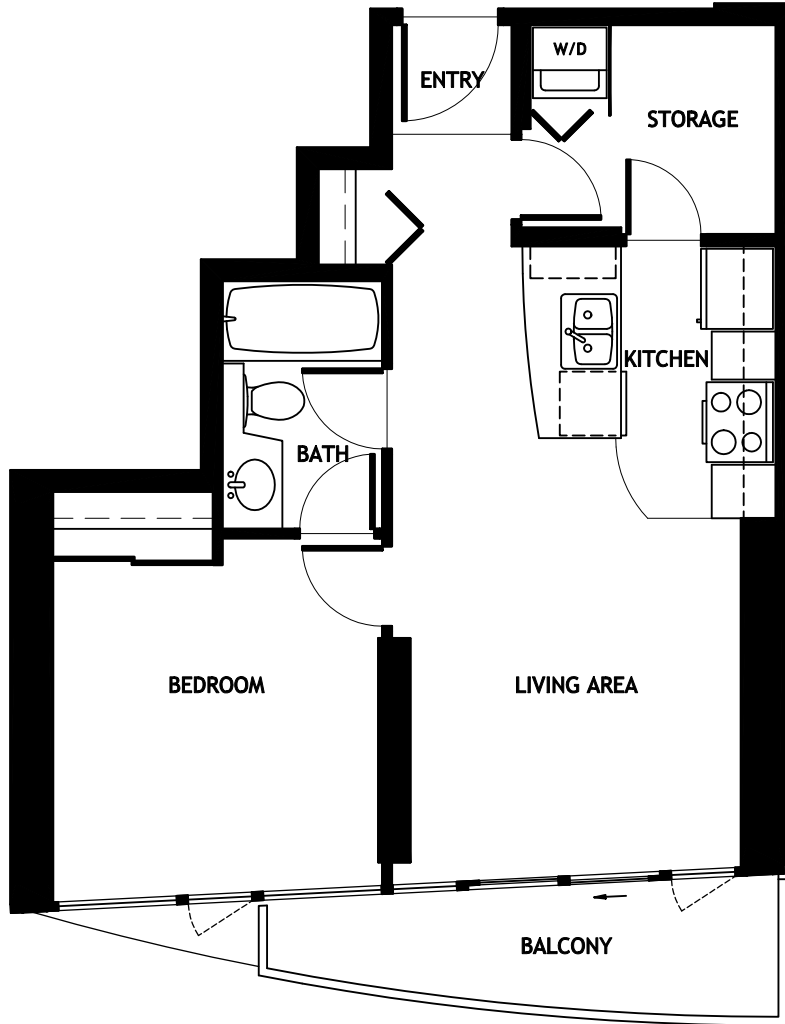

# Tower A Plan AC

1 Bedroom  
Storage  
Balcony  
Terrace (@202)

525 sq.ft.

202 to 2102

the developer reserves the right to make minor modifications to building design, specifications and floor plans  
sizes are approximate; actual floor plans and square footages may vary