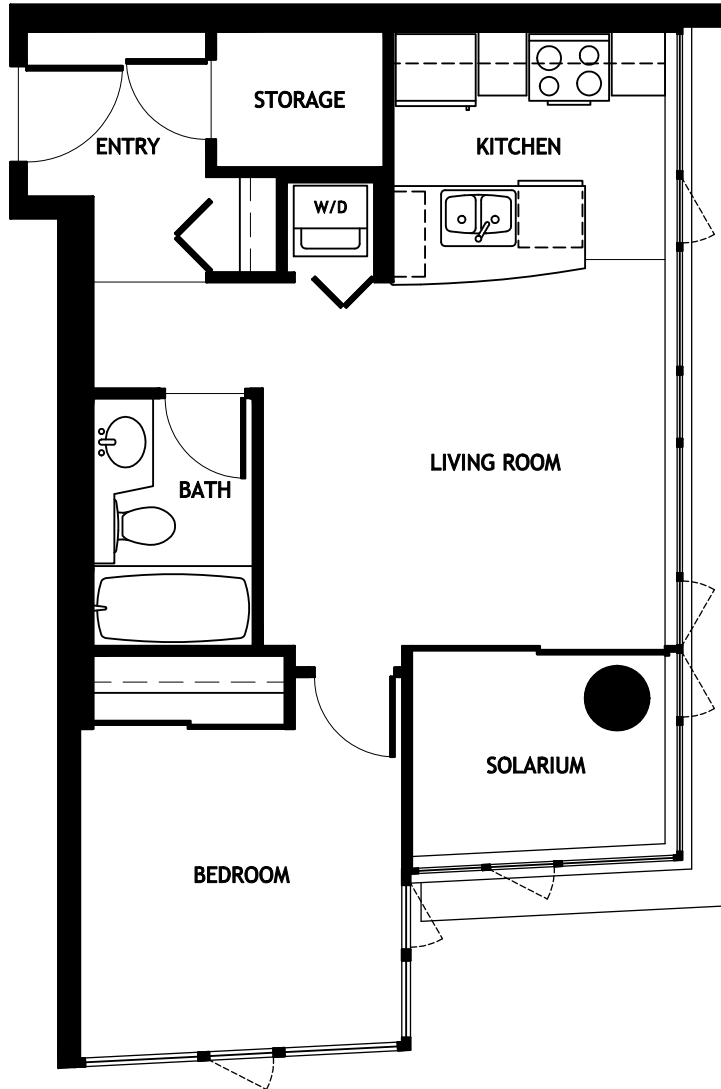

Tower A Plan AB

1 Bedroom
Solarium / Den
Storage
Terrace (@201)

588 sq.ft.

210 to 2101

the developer reserves the right to make minor modifications to building design, specifications and floor plans
sizes are approximate; actual floor plans and square footages may vary