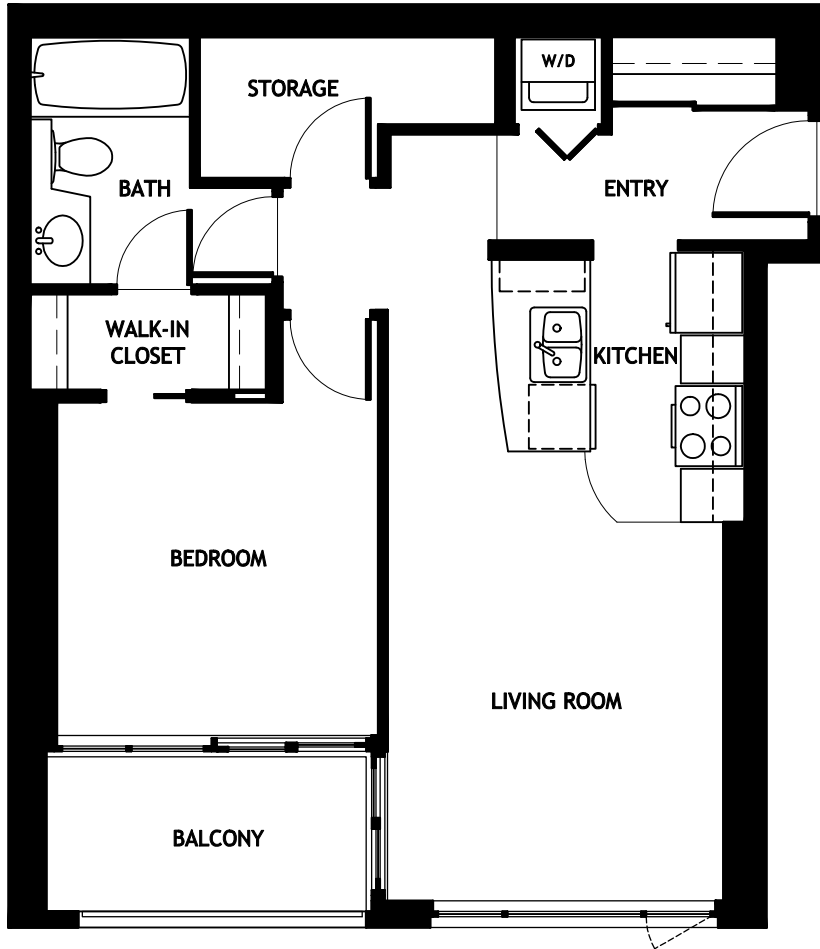

Tower A Plan AA

1 Bedroom
Storage
Balcony
Terrace (@205)

625 sq.ft.

205 to 305
410 to 2110
2209 to 2709

the developer reserves the right to make minor modifications to building design, specifications and floor plans
sizes are approximate; actual floor plans and square footages may vary